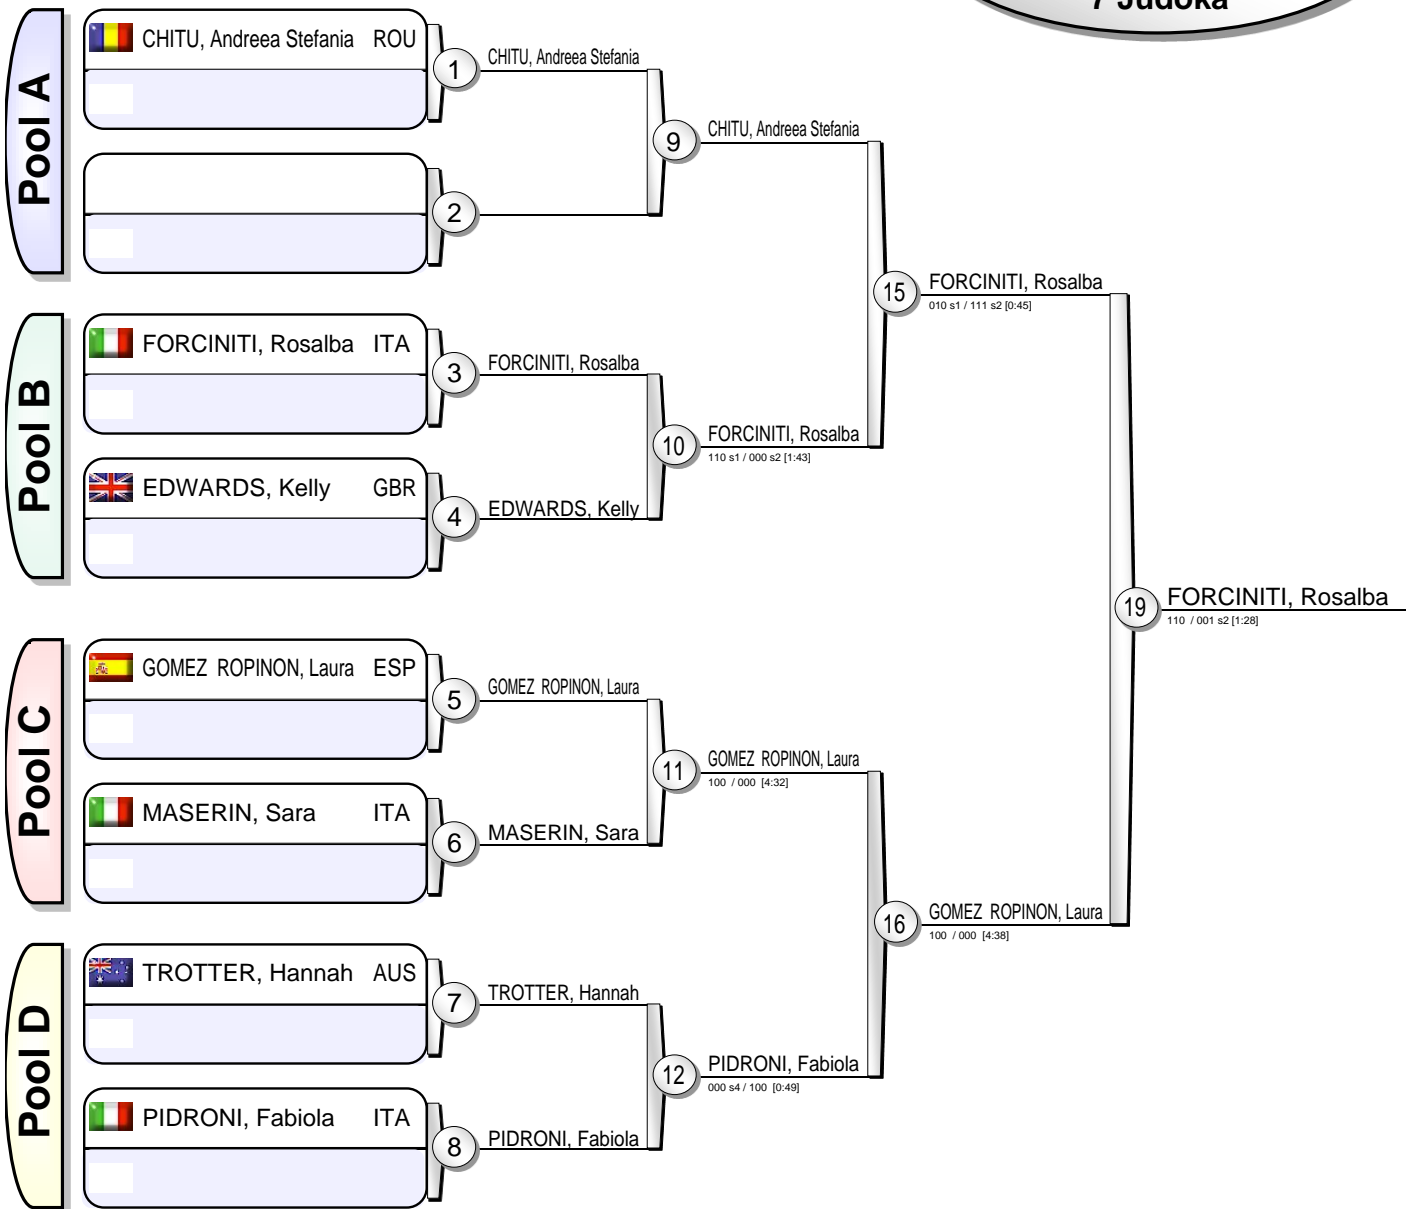

European Open Women Rome 2013

Rome (ITA), 19 October 2013

-48 kg

7 Judoka

Results		
1.	MOSCATT, Valentina	ITA
2.	UNGUREANU, Elena Monica	ROU
3.	FIGUEROA PENA, Julia	ESP
3.	ROSSENEU, Amelie	BEL
5.	GABRIELLI, Scarlett	FRA
5.	UGON, Ilaria	ITA
7.		
7.	MENZ, Katharina	GER

European Open Women Rome 2013

Rome (ITA), 19 October 2013

-52 kg

7 Judoka

Repechage

Results

- FORCINITI, Rosalba ITA
- GOMEZ ROPINON, Laura ESP
- EDWARDS, Kelly GBR
- CHITU, Andreea Stefania ROU
- PIDRONI, Fabiola ITA
- TROTTER, Hannah AUS
- MASERIN, Sara ITA