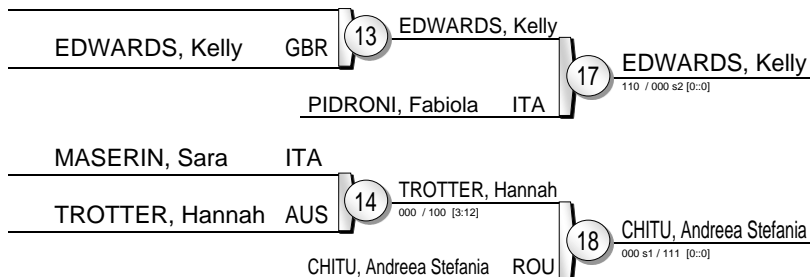

European Open Women Rome 2013

Rome (ITA), 19 October 2013

-52 kg

7 Judoka

Repechage

Results

- FORCINITI, Rosalba ITA
- GOMEZ ROPINON, Laura ESP
- EDWARDS, Kelly GBR
- CHITU, Andreea Stefania ROU
- PIDRONI, Fabiola ITA
- TROTTER, Hannah AUS
- MASERIN, Sara ITA