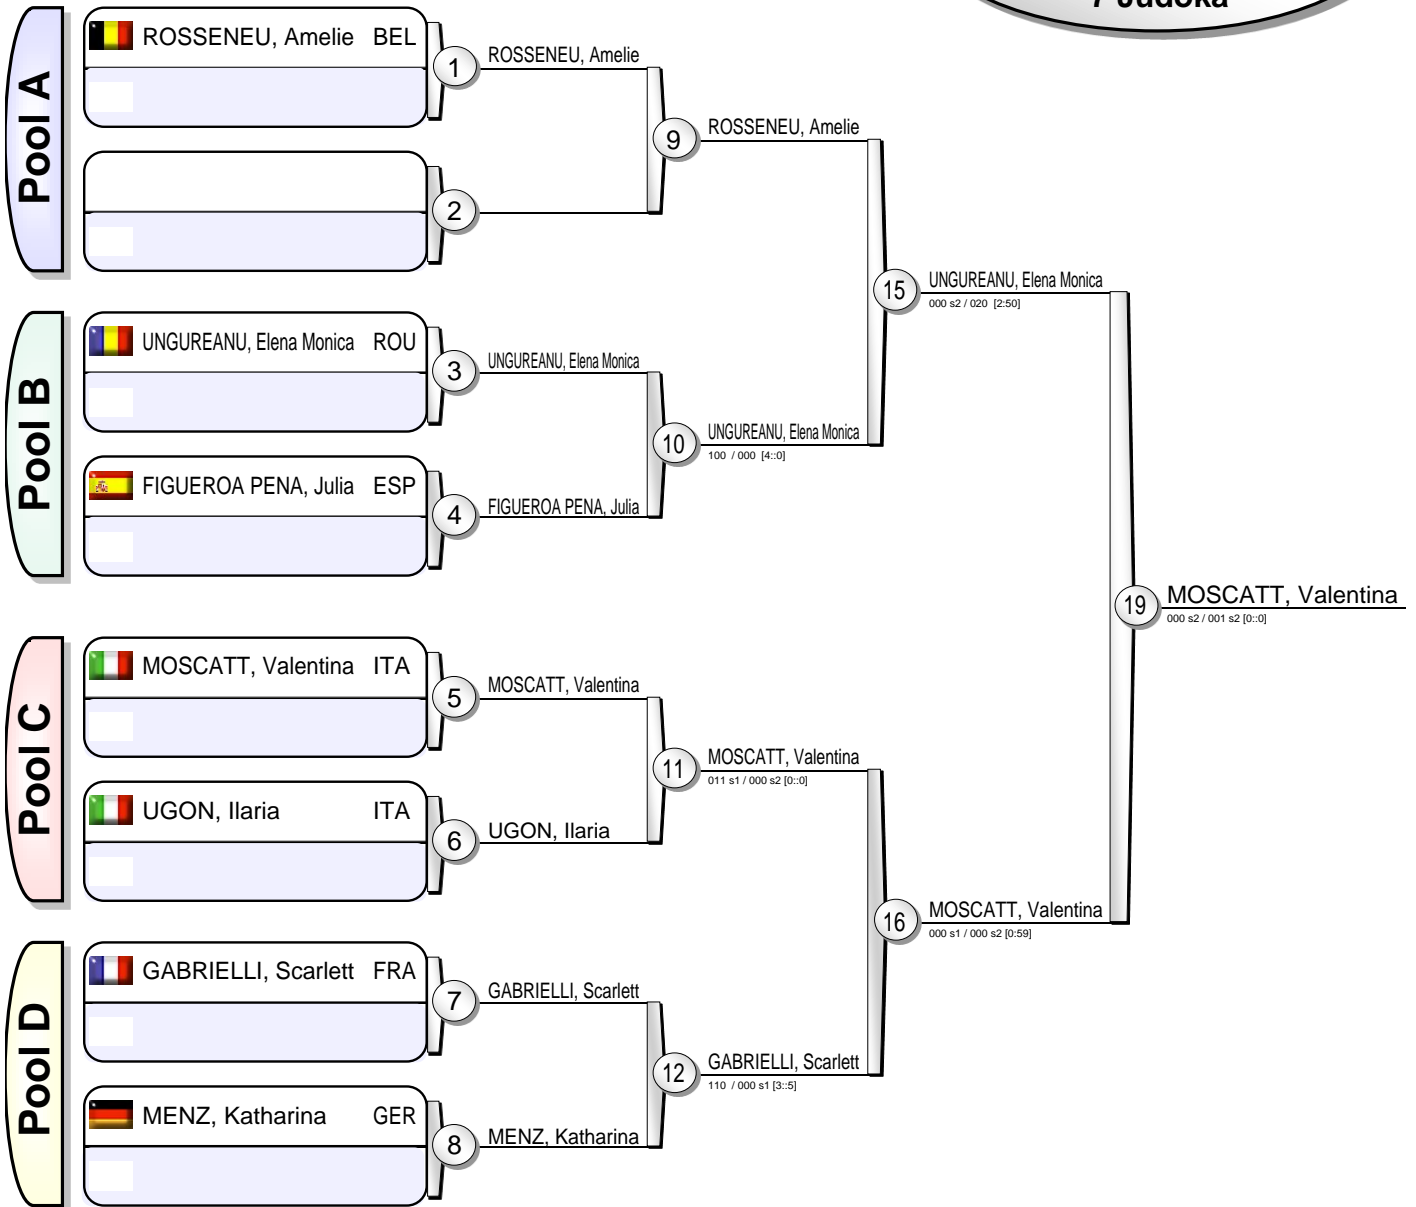

European Open Women Rome 2013

Rome (ITA), 19 October 2013

-48 kg

7 Judoka

Results		
1.	MOSCATT, Valentina	ITA
2.	UNGUREANU, Elena Monica	ROU
3.	FIGUEROA PENA, Julia	ESP
3.	ROSSENEU, Amelie	BEL
5.	GABRIELLI, Scarlett	FRA
5.	UGON, Ilaria	ITA
7.		
7.	MENZ, Katharina	GER

European Open Women Rome 2013

Rome (ITA), 19 October 2013

-52 kg

7 Judoka

Repechage

Results

- FORCINITI, Rosalba ITA
- GOMEZ ROPINON, Laura ESP
- EDWARDS, Kelly GBR
- CHITU, Andreea Stefania ROU
- PIDRONI, Fabiola ITA
- TROTTER, Hannah AUS
- MASERIN, Sara ITA