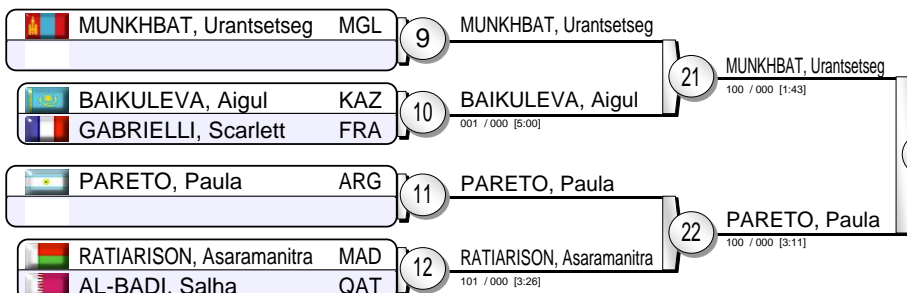

IJF Grand Slam Paris 2014

(FRA, Paris 8-9 February 2014)

-48 kg

24 Judoka

Pool A

Pool B

Pool C

Pool D