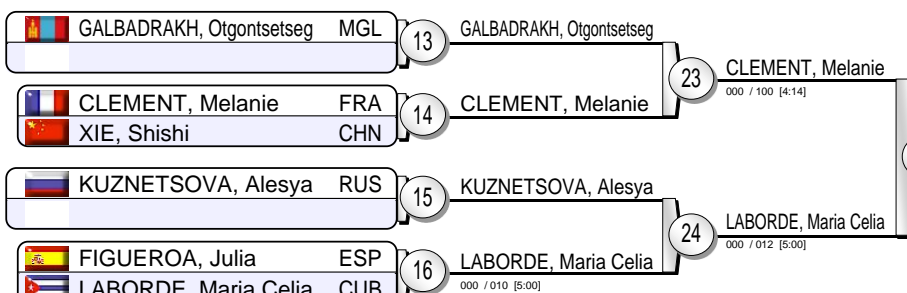

IJF Grand Slam Paris 2014

(FRA, Paris 8-9 February 2014)

-48 kg

24 Judoka

Pool A

Pool B

Pool C

Pool D