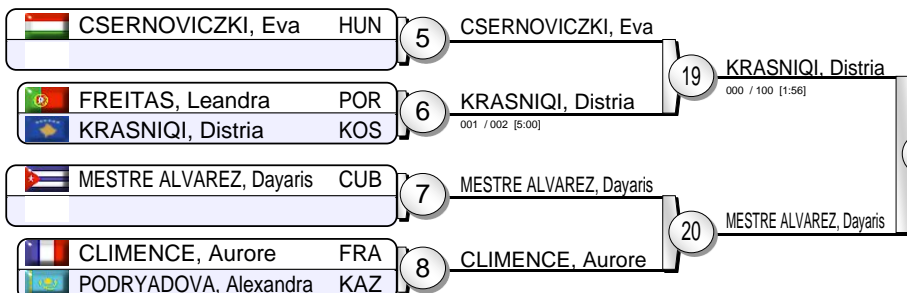

IJF Grand Slam Paris 2014

(FRA, Paris 8-9 February 2014)

-48 kg

24 Judoka

Pool A

Pool B

Pool C

Pool D