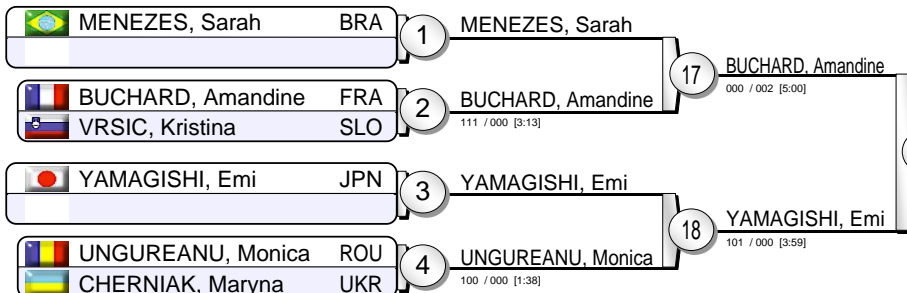

IJF Grand Slam Paris 2014

(FRA, Paris 8-9 February 2014)

-48 kg

24 Judoka

Pool A

Pool B

Pool C

Pool D