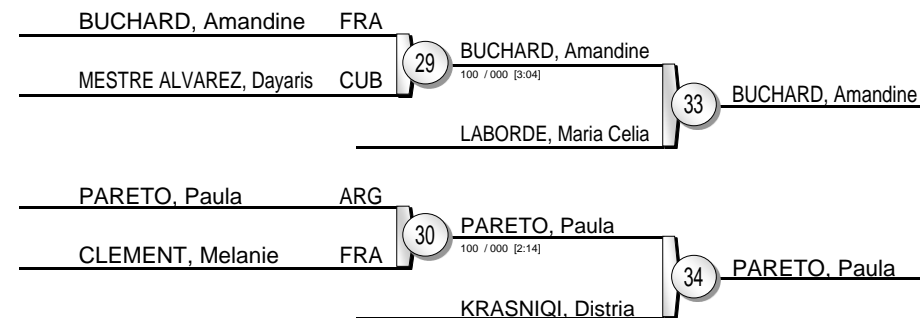

IJF Grand Slam Paris 2014

(FRA, Paris 8-9 February 2014)

-48 kg

24 Judoka

Pool A

Pool B

Pool C

Pool D

Repechage

Results

1. YAMAGISHI, Emi JPN
2. MUNKHBAT, Urantsetseg MGL
3. BUCHARD, Amandine FRA
4. PARETO, Paula ARG
5. LABORDE, Maria Celia CUB
6. KRASNIQI, Distria KOS
7. MESTRE ALVAREZ, Dayaris CUB
8. CLEMENT, Melanie FRA