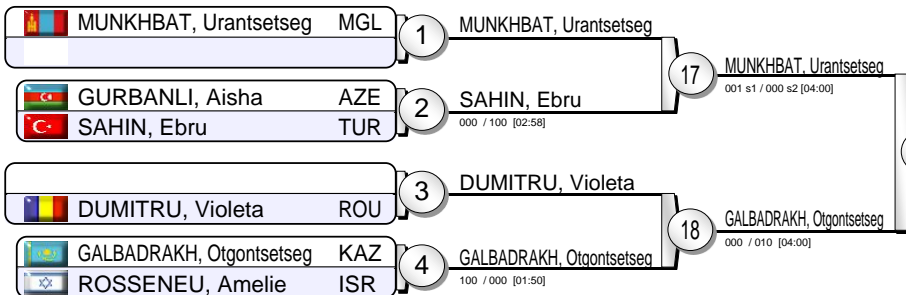

Judo Grand-Slam Paris 2015

(FRA Paris, 17-18 October 2015)

-48 kg

25 Judoka

Pool A

Pool B

Pool C

Pool D