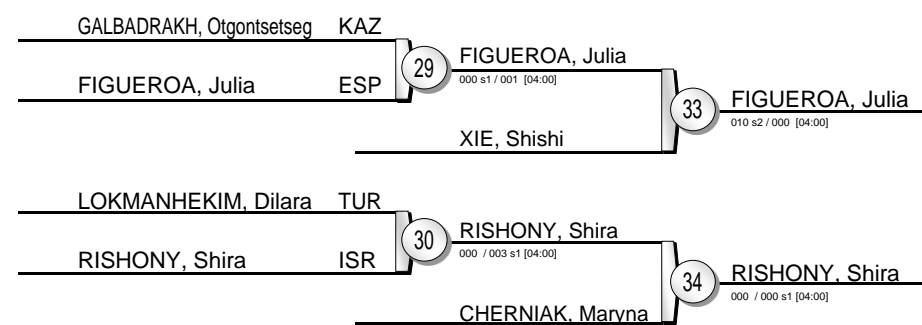

Judo Grand-Slam Paris 2015

(FRA Paris, 17-18 October 2015)

-48 kg

25 Judoka

Pool A

Pool B

Pool C

Pool D

Repechage

Results

1. MUNKHBAT, Urantsetseg MGL
2. VAN SNICK, Charline BEL
3. FIGUEROA, Julia ESP
4. RISHONY, Shira ISR
5. XIE, Shishi CHN
6. CHERNIAC, Maryna UKR
7. GALBADRAKH, Otgontsetseg KAZ
8. LOKMANHEKIM, Dilara TUR