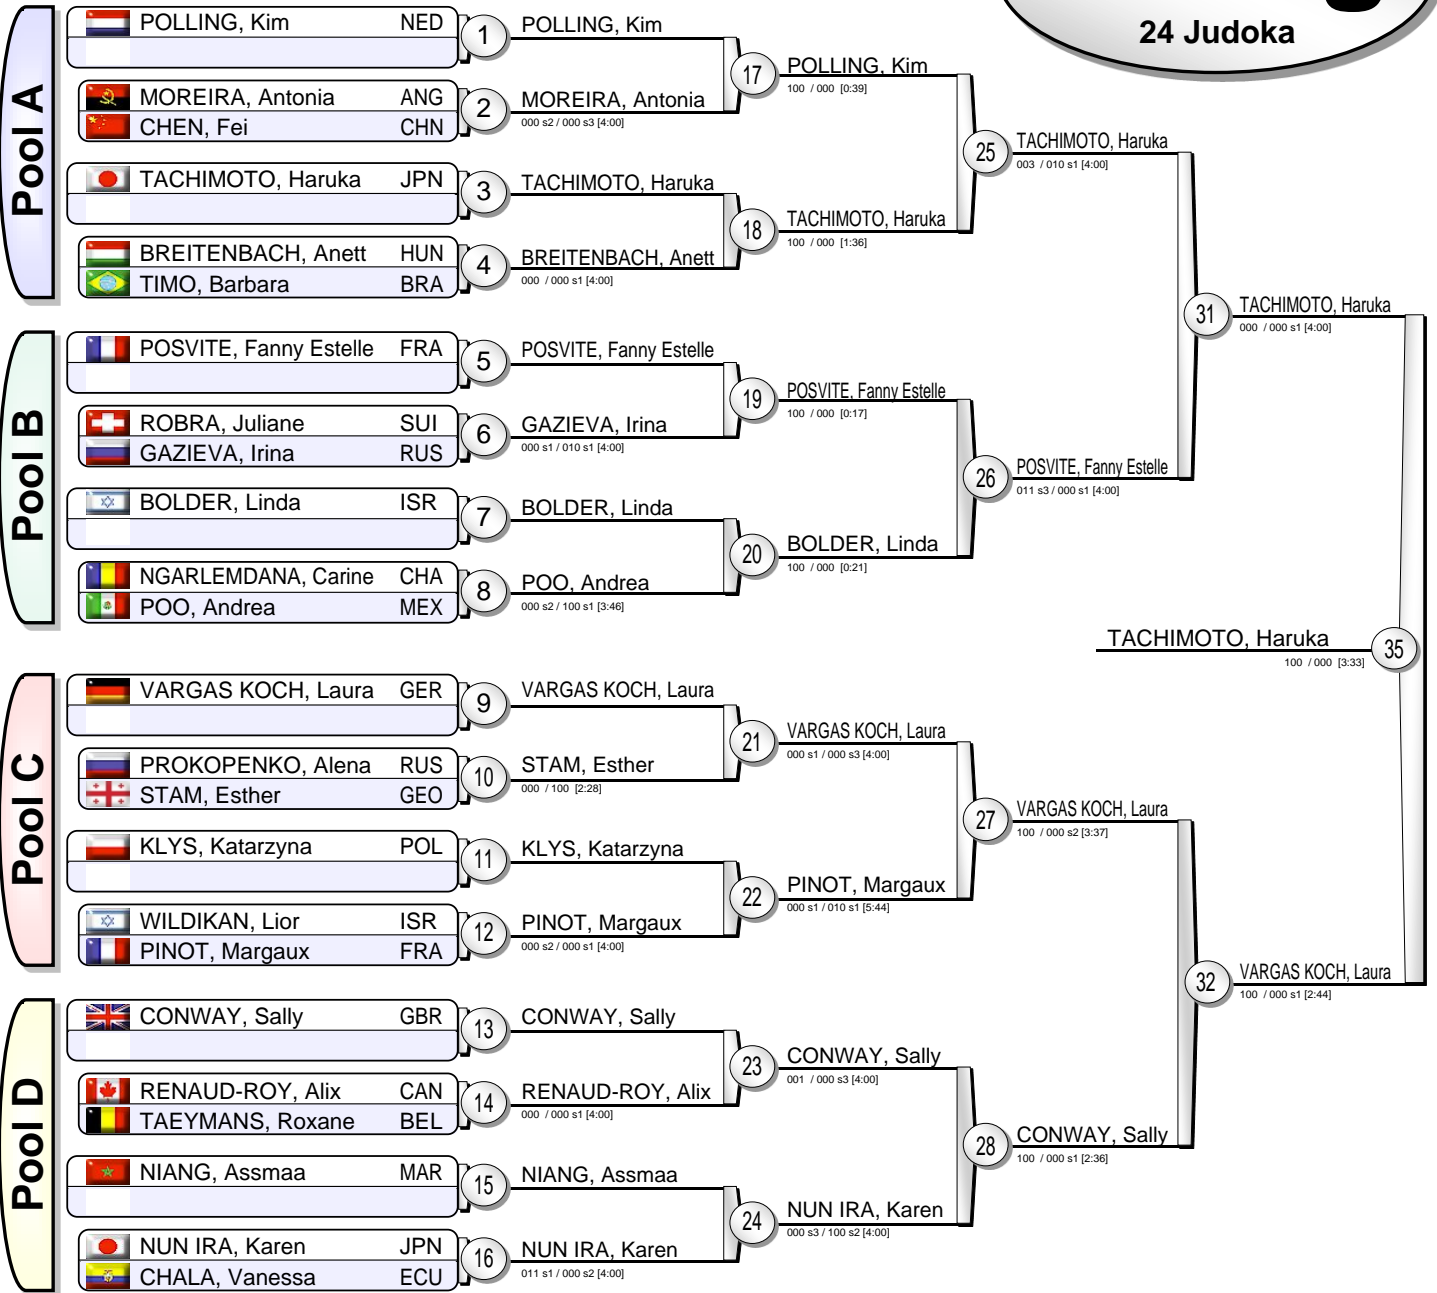

(FRA Paris, 17-18 October 2015)

-70 kg

24 Judoka

Results

1. TACHIMOTO, Haruka JPN
2. VARGAS KOCH, Laura GER
3. POLLING, Kim NED
3. PINOT, Margaux FRA
5. CONWAY, Sally GBR
5. POSVITE, Fanny Estelle FRA
7. BOLDER, Linda ISR
7. NUN IRA, Karen JPN