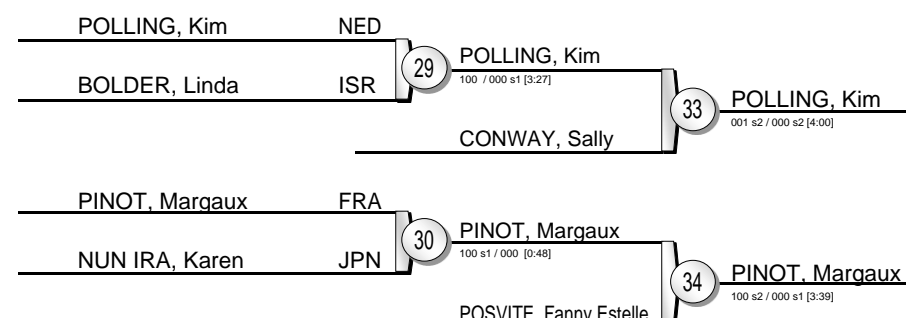

Judo Grand-Slam Paris 2015

(FRA Paris, 17-18 October 2015)

-70 kg

24 Judoka

Pool A

Pool B

Pool C

Pool D

Repechage

Results

1. TACHIMOTO, Haruka JPN
2. VARGAS KOCH, Laura GER
3. POLLING, Kim NED
3. PINOT, Margaux FRA
5. CONWAY, Sally GBR
5. POSVITE, Fanny Estelle FRA
7. BOLDER, Linda ISR
7. NUN IRA, Karen JPN