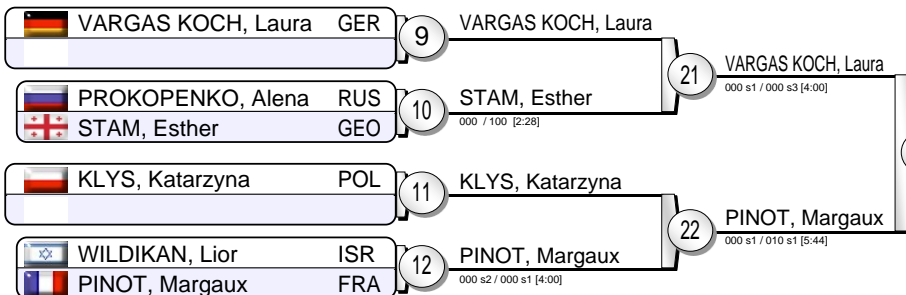

Judo Grand-Slam Paris 2015

(FRA Paris, 17-18 October 2015)

-70 kg

24 Judoka

Pool A

Pool B

Pool C

Pool D