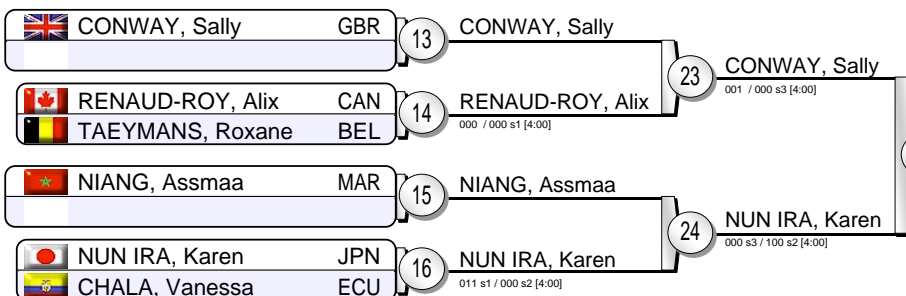

Judo Grand-Slam Paris 2015

(FRA Paris, 17-18 October 2015)

-70 kg

24 Judoka

Pool A

Pool B

Pool C

Pool D