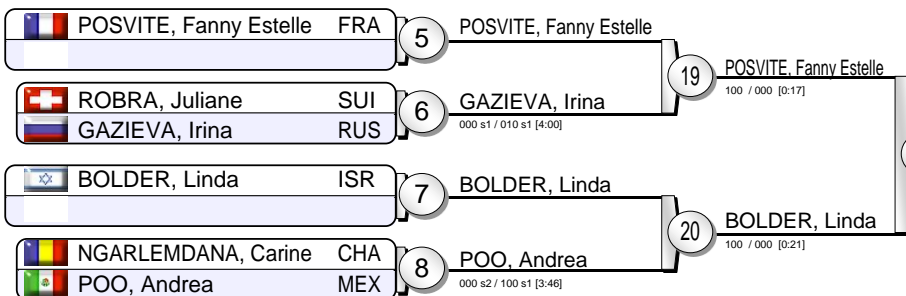

Judo Grand-Slam Paris 2015

(FRA Paris, 17-18 October 2015)

-70 kg

24 Judoka

Pool A

Pool B

Pool C

Pool D