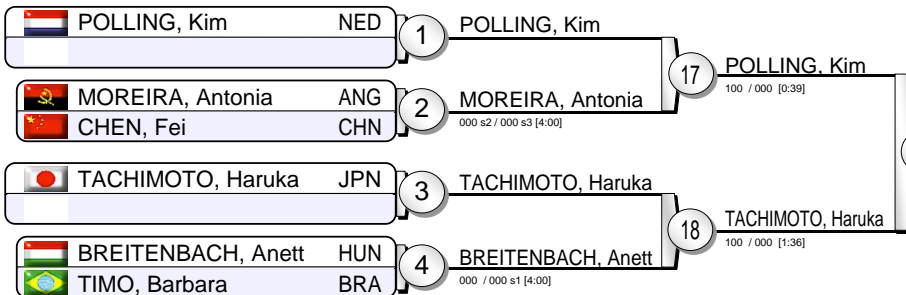

Judo Grand-Slam Paris 2015

(FRA Paris, 17-18 October 2015)

-70 kg

24 Judoka

Pool A

Pool B

Pool C

Pool D