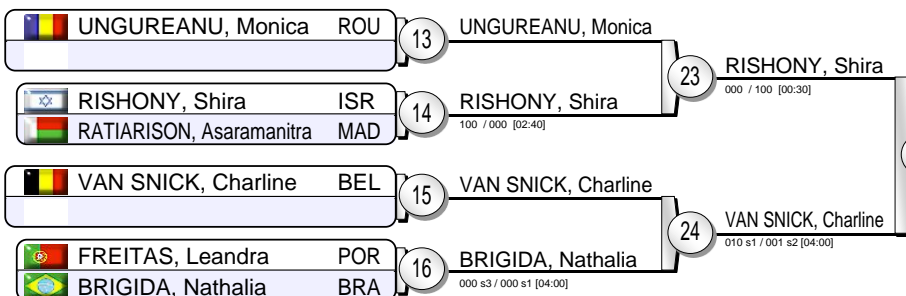

Judo Grand-Slam Paris 2015

(FRA Paris, 17-18 October 2015)

-48 kg

25 Judoka

Pool A

Pool B

Pool C

Pool D