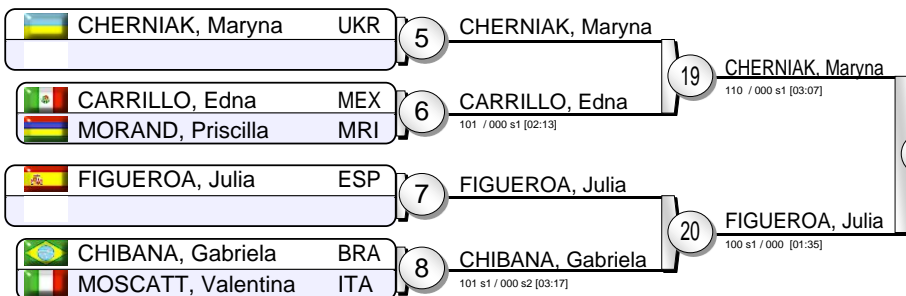

Judo Grand-Slam Paris 2015

(FRA Paris, 17-18 October 2015)

-48 kg

25 Judoka

Pool A

Pool B

Pool C

Pool D