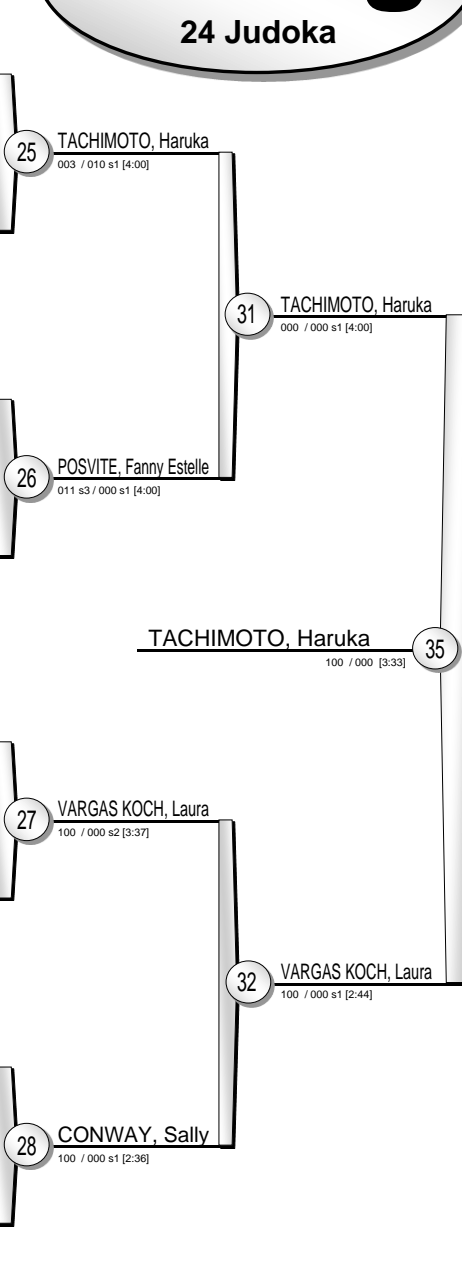

Judo Grand-Slam Paris 2015

(FRA Paris, 17-18 October 2015)

-70 kg

24 Judoka

Pool A

Pool B

Pool C

Pool D