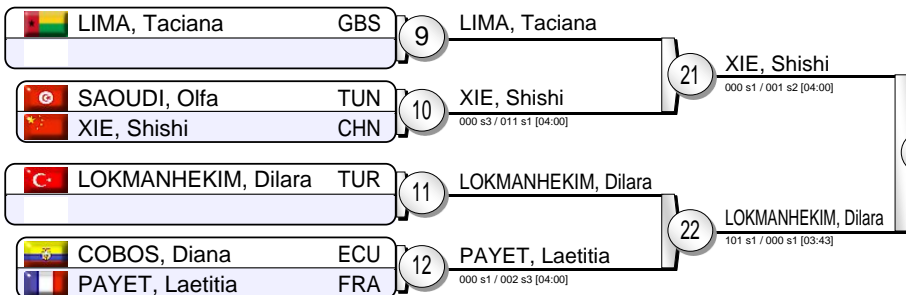

Judo Grand-Slam Paris 2015

(FRA Paris, 17-18 October 2015)

-48 kg

25 Judoka

Pool A

Pool B

Pool C

Pool D